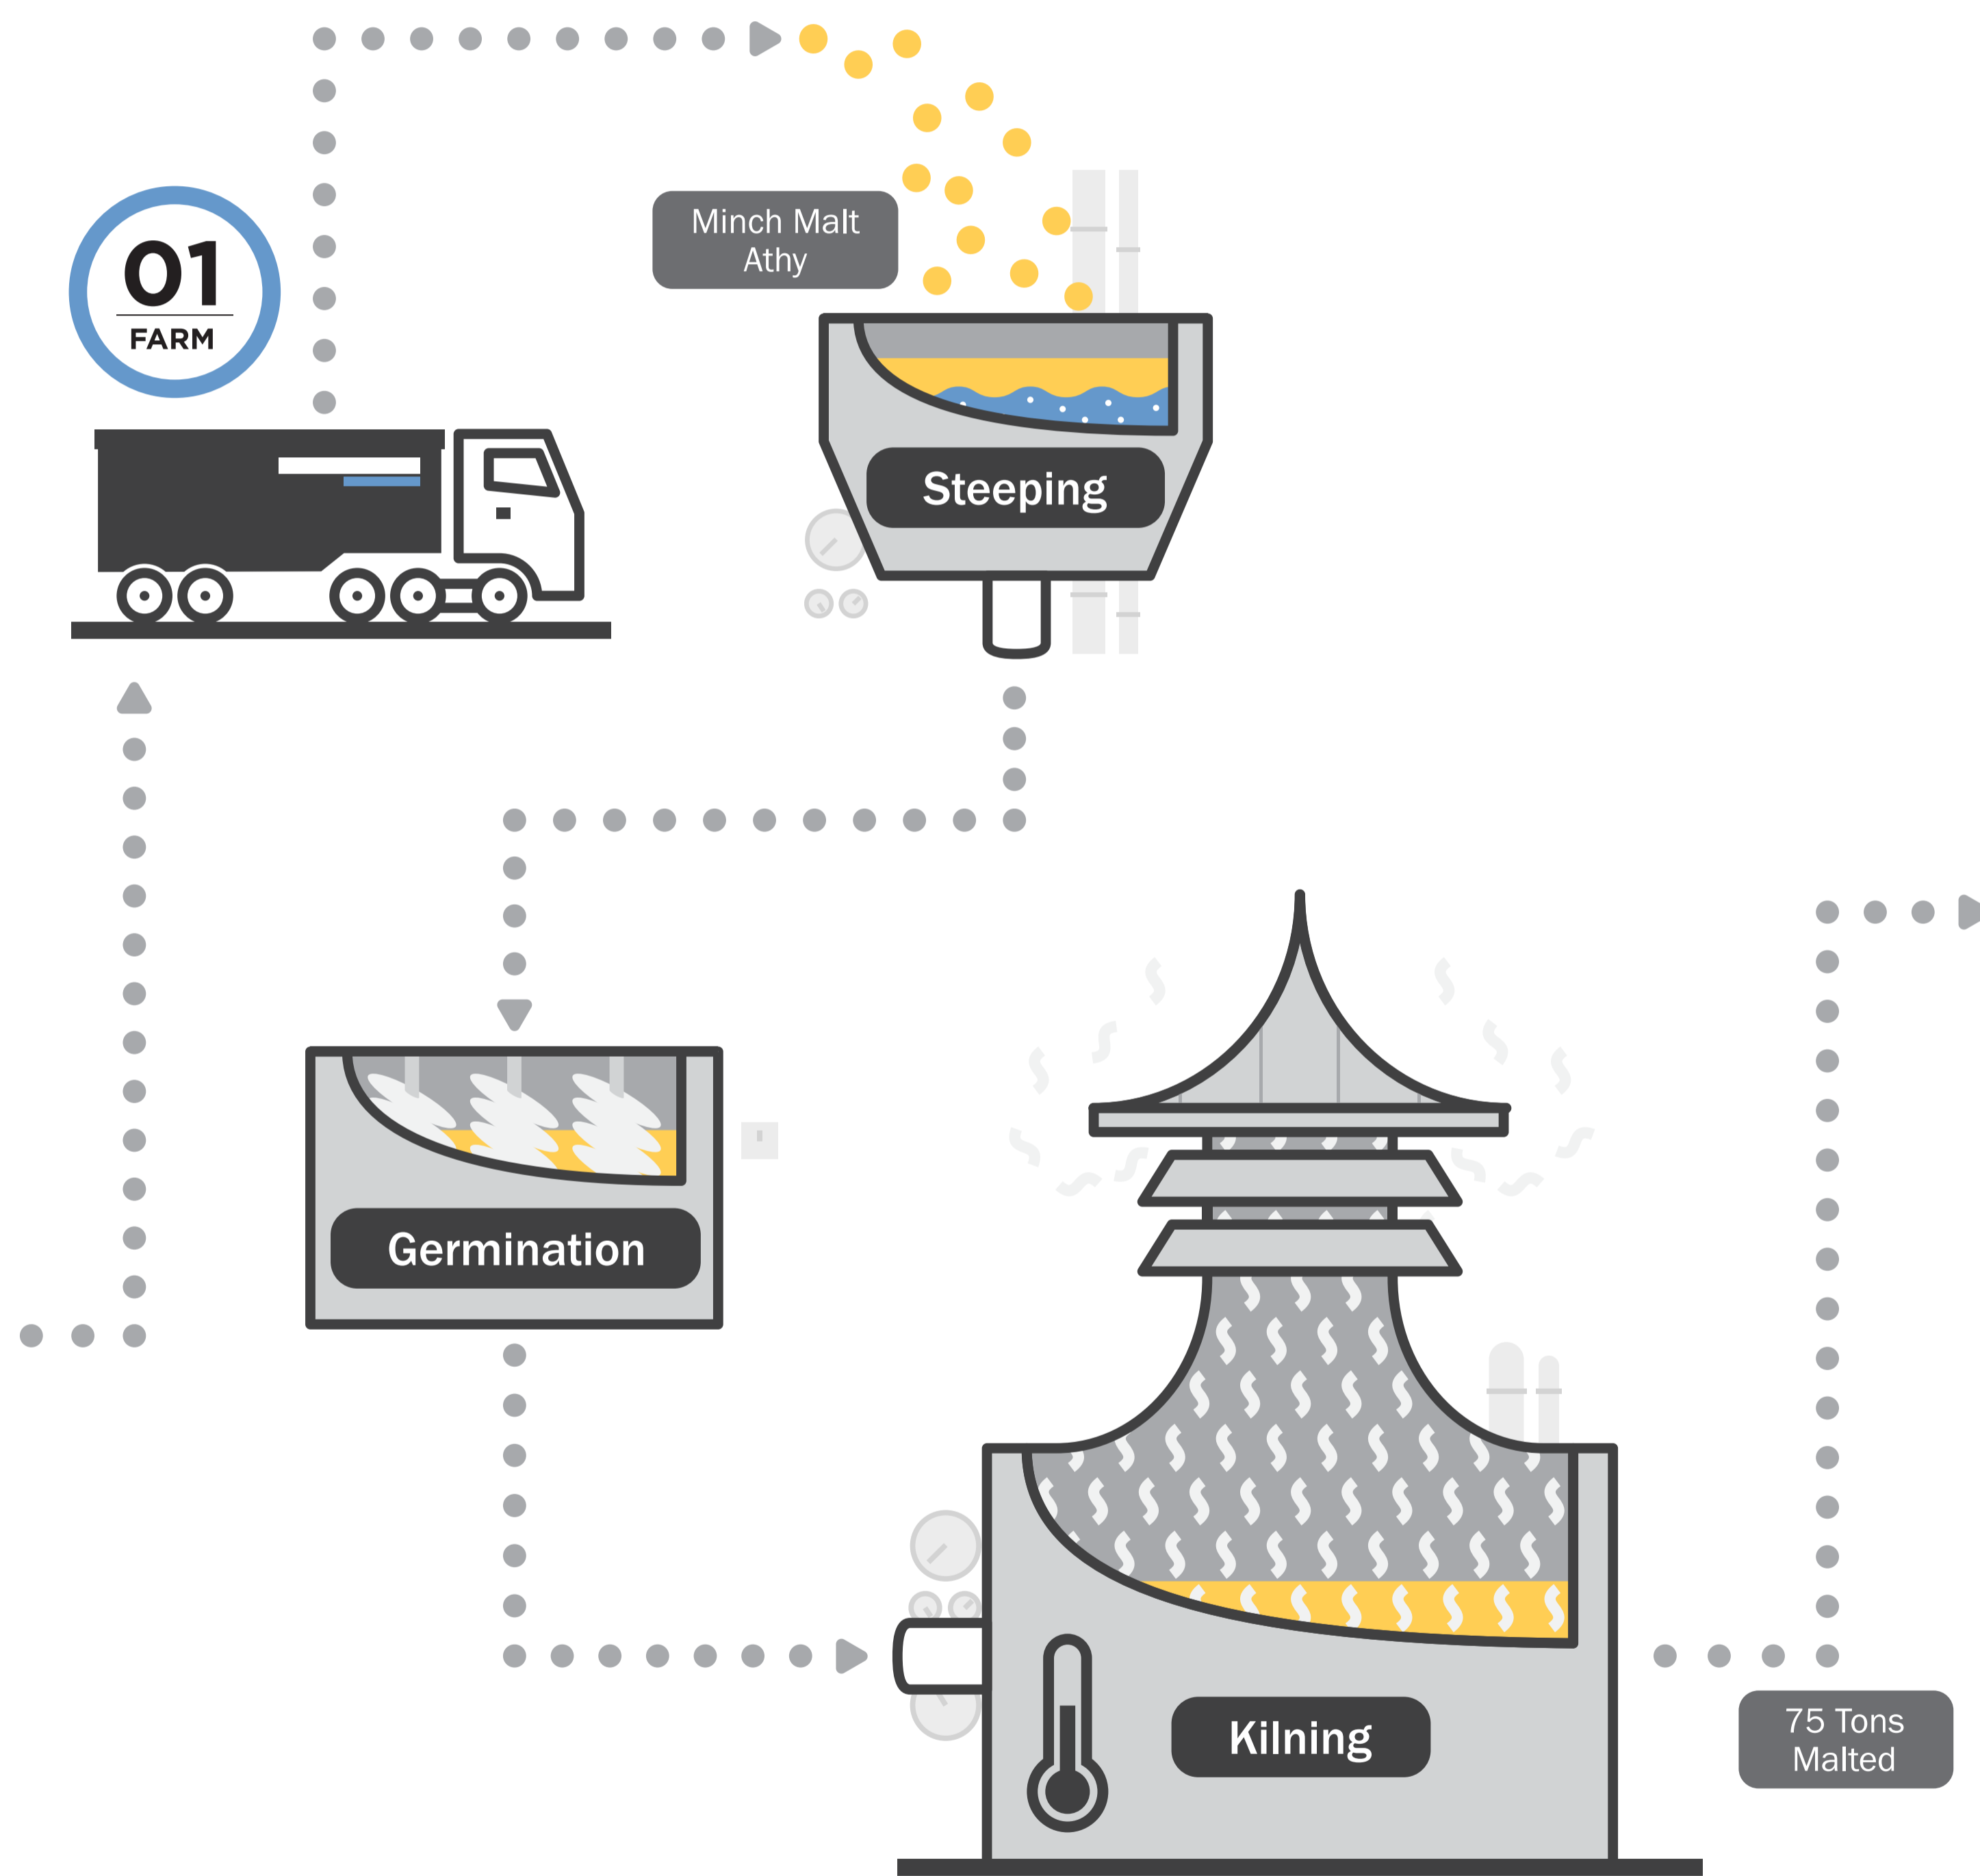

BARLEY

Elements:

.01	.02
BARLEY	SOIL

WATERFORD
DISTILLERY

MALTINGS

Elements:

.01	.02	.03
BARLEY	SOIL	WATER

DISTILLERY

Elements:

.05
STEEL

WATERFORD
DISTILLERY

MASHING & FERMENTATION

Elements:

.01	.03	.05	.07
BARLEY	WATER	STEEL	FUNGI

WATERFORD
DISTILLERY

1ST & 2ND DISTILLATION

Elements:

.05	.06	.09	.08
STEEL	COPPER	AIR	SPIRIT

WATERFORD
DISTILLERY

MATURATION

Elements:

.08	.10
SPIRIT	WOOD

WATERFORD
DISTILLERY